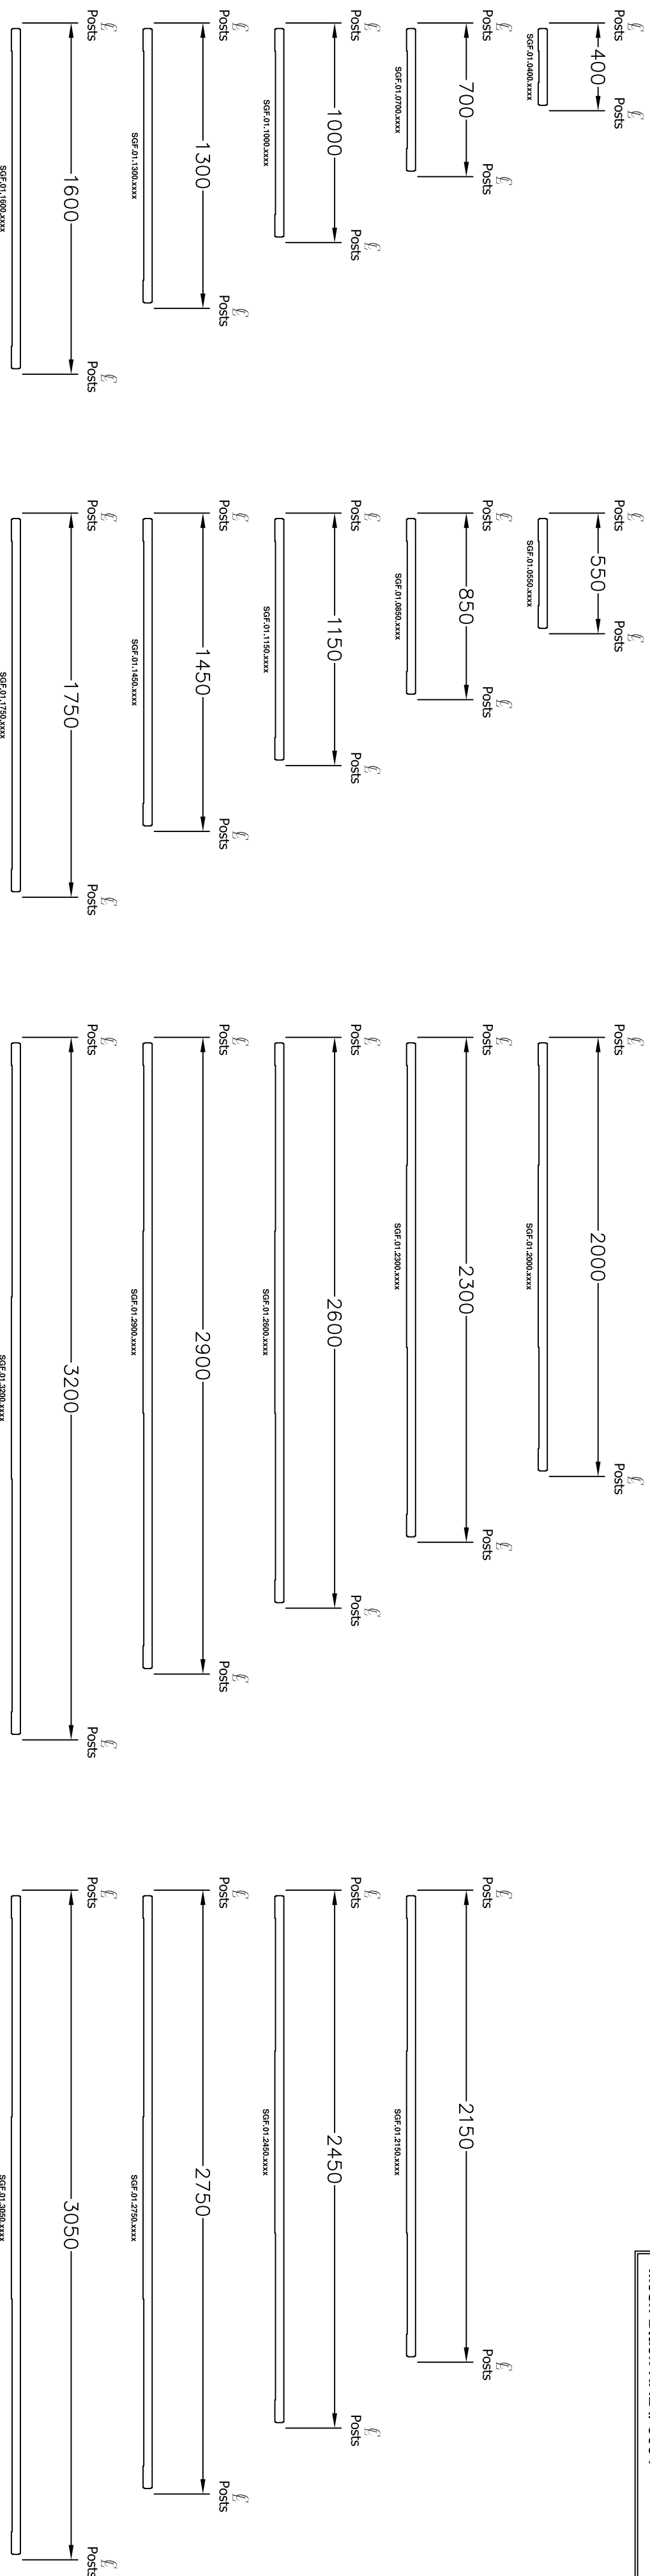

ROBO FENCE®

ROBO FENCE®
 Standard Colors:
 Posts/Panel Frames **Yellow RAL # 1018**
 Mesh **Black RAL # 9004**

- Panel Sizes Above-
- Standard-

- Panel Sizes Above-
- Standard-

-Double Panel Sizes Above-
- Standard-

-Double Panel Sizes Above-
- Standard-

ROBO FENCE®

ROBO FENCE®

1670 mm High Post / 1500 mm High Panel
 1970 mm High Post / 1800 mm High Panel
 2270 mm High Post / 2100 mm High Panel
 2570 mm High Post / 2400 mm High Panel
 3170 mm High Post / 3000 mm High Panel

- POST/PANEL HEIGHTS -

Part Number	A
SGB.A.0200.CEN.0	000,0
SGB.A.0400.CEN.0	400,0
SGB.A.0700.CEN.0	700,0
SGB.A.0800.CEN.0	800,0
SGB.A.1000.CEN.0	1000,0
SGB.A.1100.CEN.0	1100,0

- CABLE TRAY BRACKET HEIGHTS -

-LH Hinge Gates Sizes Above-
- Standard-

-RH Hinge Gates Sizes Above-
- Standard-