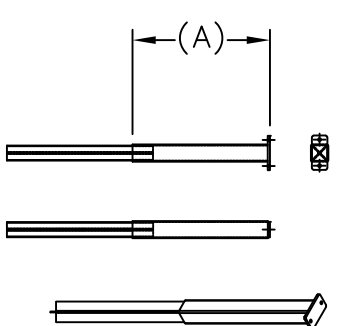

-Double Panel Sizes Above-
- Standard-

ROBO FENCE®

ROBO FENCE®

1670 mm High Post / 1500 mm High Panel
 1970 mm High Post / 1800 mm High Panel
 2270 mm High Post / 2100 mm High Panel
 2570 mm High Post / 2400 mm High Panel
 3170 mm High Post / 3000 mm High Panel

- POST/PANEL HEIGHTS -

Part Number	A
SGB.A.0200.CEN.0	000,0
SGB.A.0400.CEN.0	400,0
SGB.A.0700.CEN.0	700,0
SGB.A.0800.CEN.0	800,0
SGB.A.1000.CEN.0	1000,0
SGB.A.1100.CEN.0	1100,0

- CABLE TRAY BRACKET HEIGHTS -

-LH Hinge Gates Sizes Above-
- Standard-

-RH Hinge Gates Sizes Above-
- Standard-