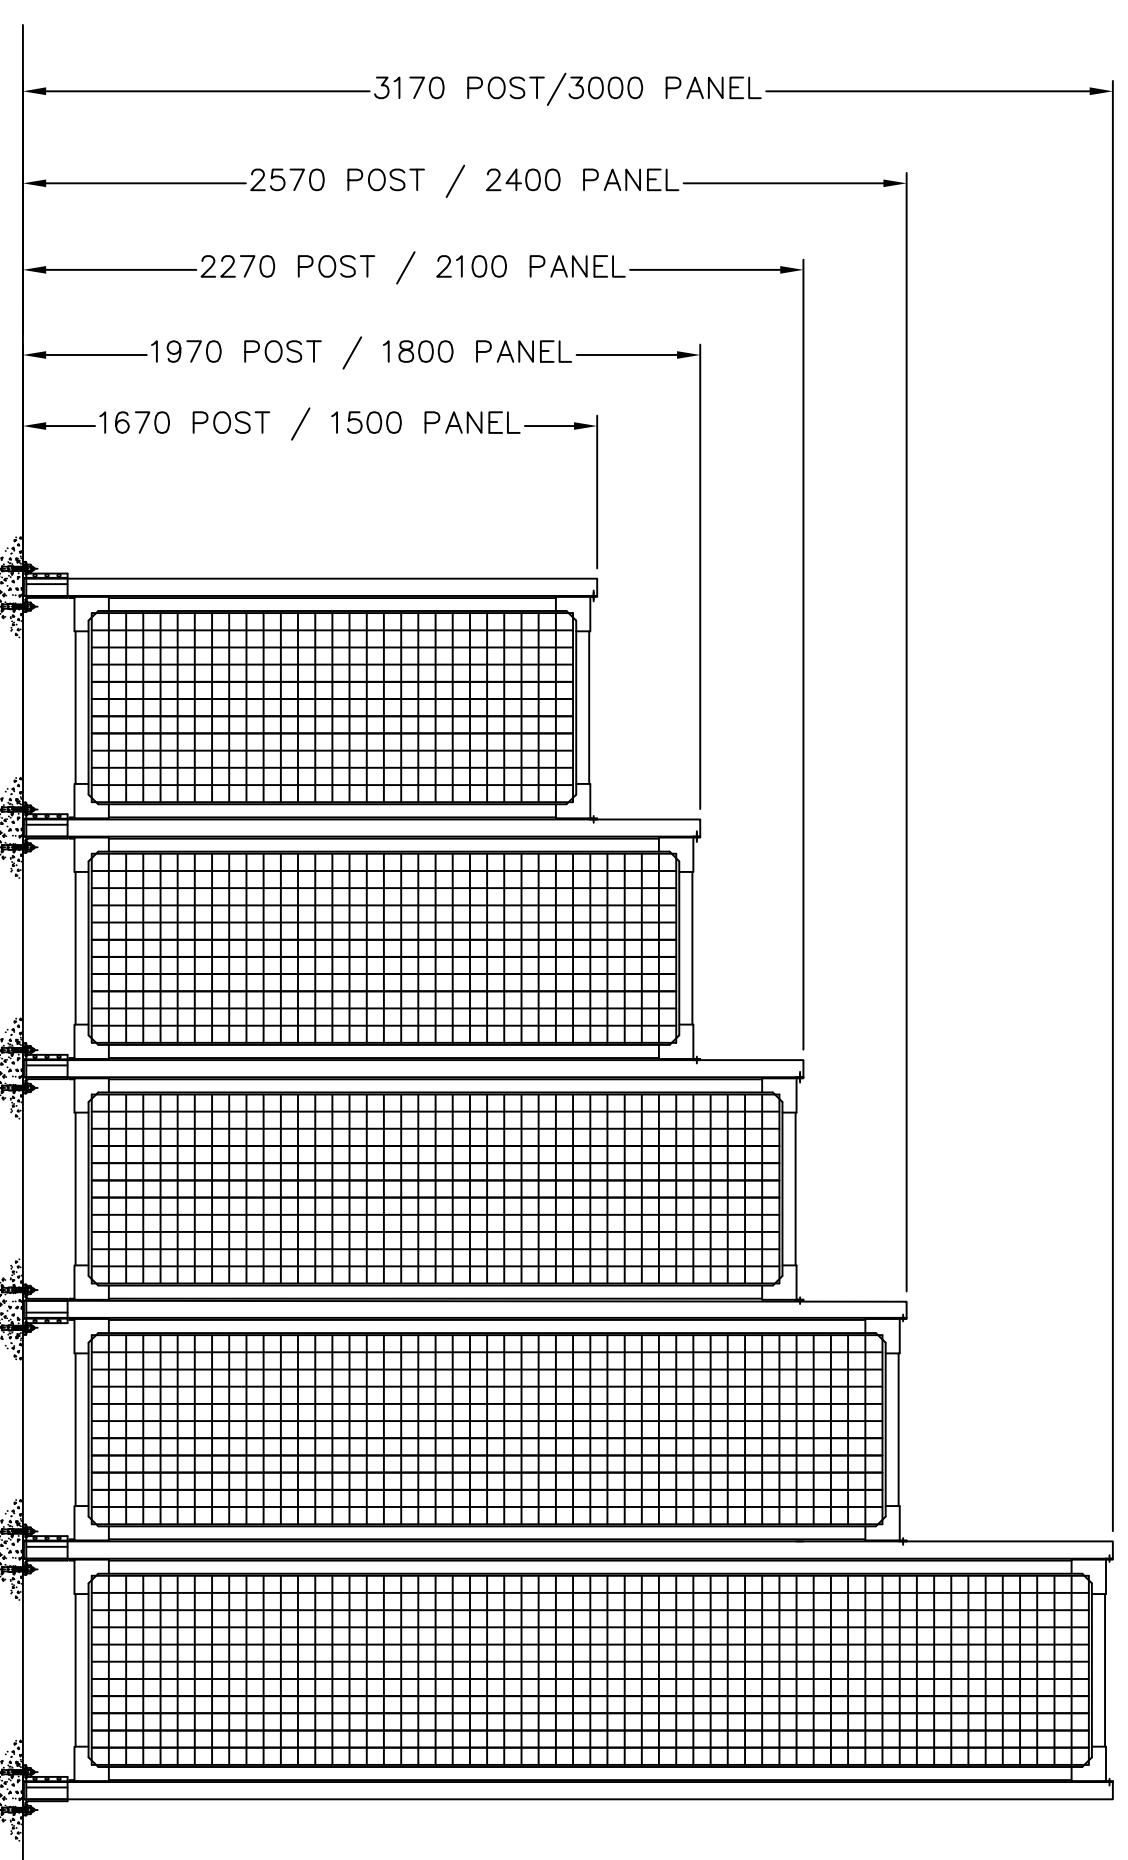

ROBO FENCE®

ROBO FENCE®
 Standard Colors:
 Posts/Panel Frames **Yellow RAL # 1018**
 Mesh **Black RAL # 9004**

- Panel Sizes Above-
- Standard-

- Panel Sizes Above-
- Standard-

-Double Panel Sizes Above-
- Standard-

-Double Panel Sizes Above-
- Standard-

ROBO FENCE®

ROBO FENCE®

1670 mm High Post / 1500 mm High Panel
 1970 mm High Post / 1800 mm High Panel
 2270 mm High Post / 2100 mm High Panel
 2570 mm High Post / 2400 mm High Panel
 3170 mm High Post / 3000 mm High Panel

- POST/PANEL HEIGHTS -

Part Number	A
SGB.A.0200.CEN.0	000,0
SGB.A.0400.CEN.0	400,0
SGB.A.0700.CEN.0	700,0
SGB.A.0800.CEN.0	800,0
SGB.A.1000.CEN.0	1000,0
SGB.A.1100.CEN.0	1100,0

- CABLE TRAY BRACKET HEIGHTS -