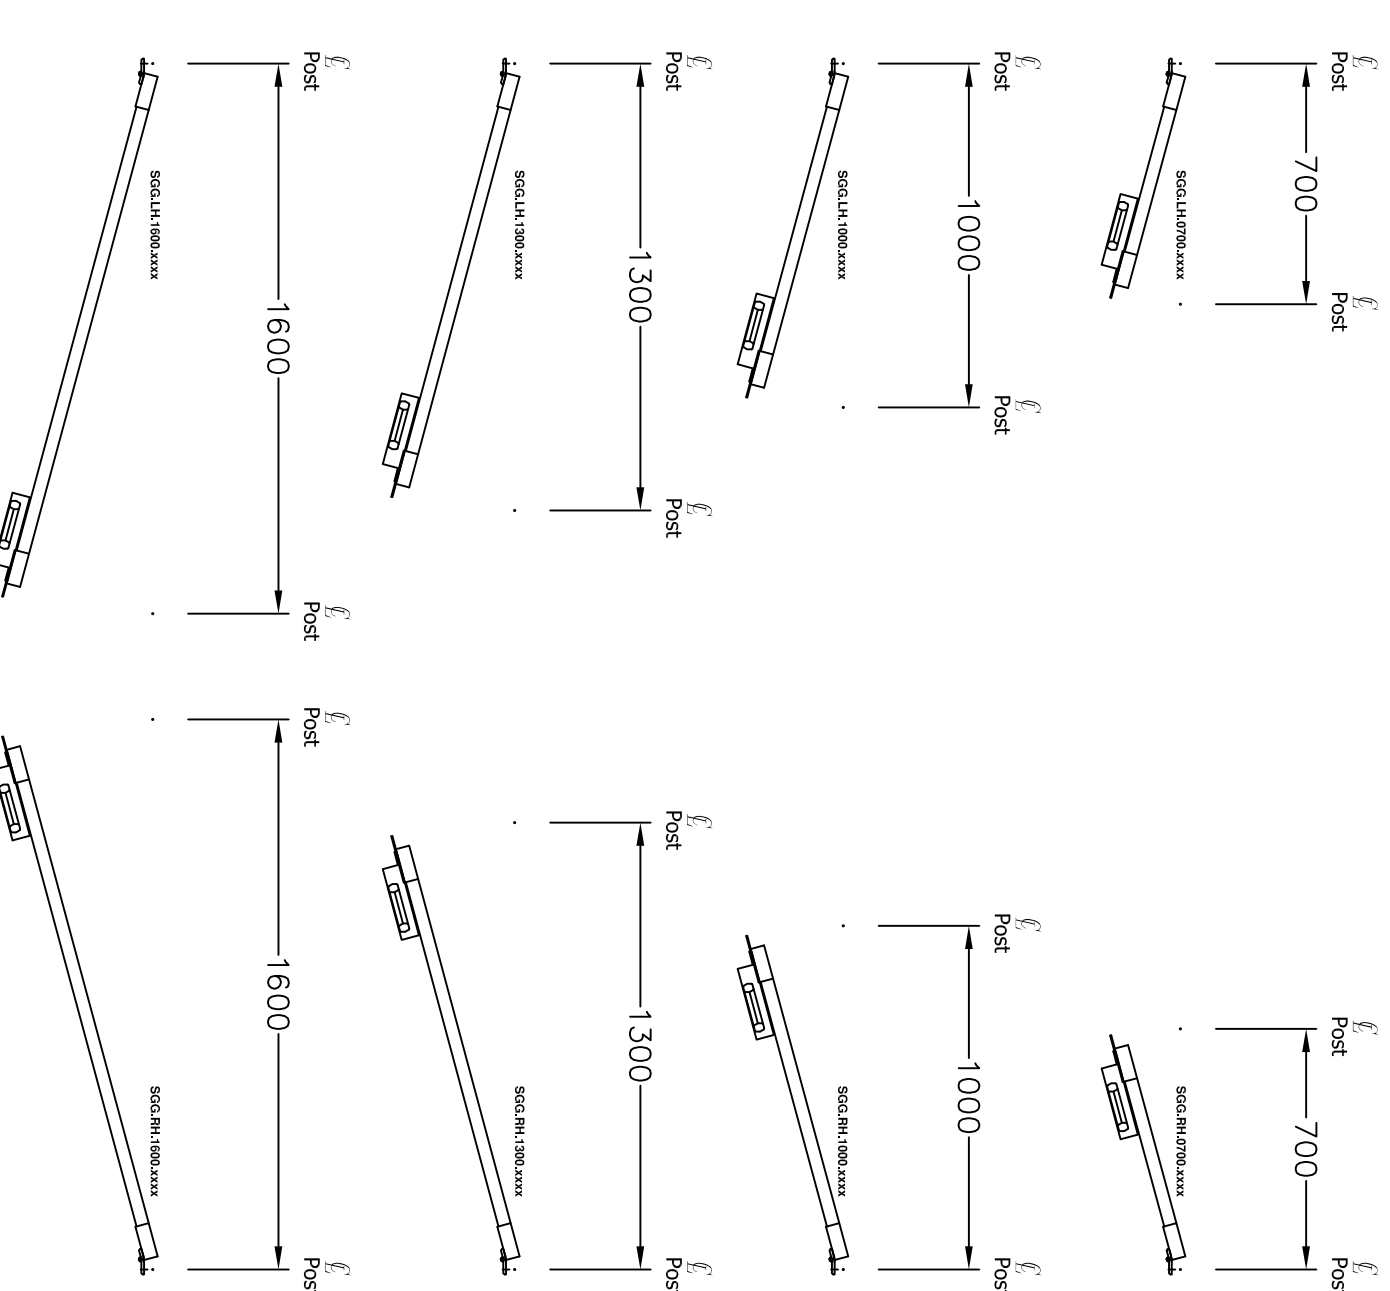

ROBO FENCE®

ROBO FENCE®
 Standard Colors:
 Posts/Panel Frames **Yellow RAL # 1018**
 Mesh **Black RAL # 9004**

- Panel Sizes Above-
- Standard-

- Panel Sizes Above-
- Standard-

-Double Panel Sizes Above-
- Standard-

-Double Panel Sizes Above-
- Standard-

ROBO FENCE®

ROBO FENCE®

1670 mm High Post / 1500 mm High Panel
 1970 mm High Post / 1800 mm High Panel
 2270 mm High Post / 2100 mm High Panel
 2570 mm High Post / 2400 mm High Panel
 3170 mm High Post / 3000 mm High Panel

- POST/PANEL HEIGHTS -

Part Number	A
SGB.A.0200.CEN.0	000,0
SGB.A.0400.CEN.0	400,0
SGB.A.0700.CEN.0	700,0
SGB.A.0800.CEN.0	800,0
SGB.A.1000.CEN.0	1000,0
SGB.A.1100.CEN.0	1100,0

- CABLE TRAY BRACKET HEIGHTS -

-LH Hinge Gates Sizes Above-
- Standard-

-RH Hinge Gates Sizes Above-
- Standard-